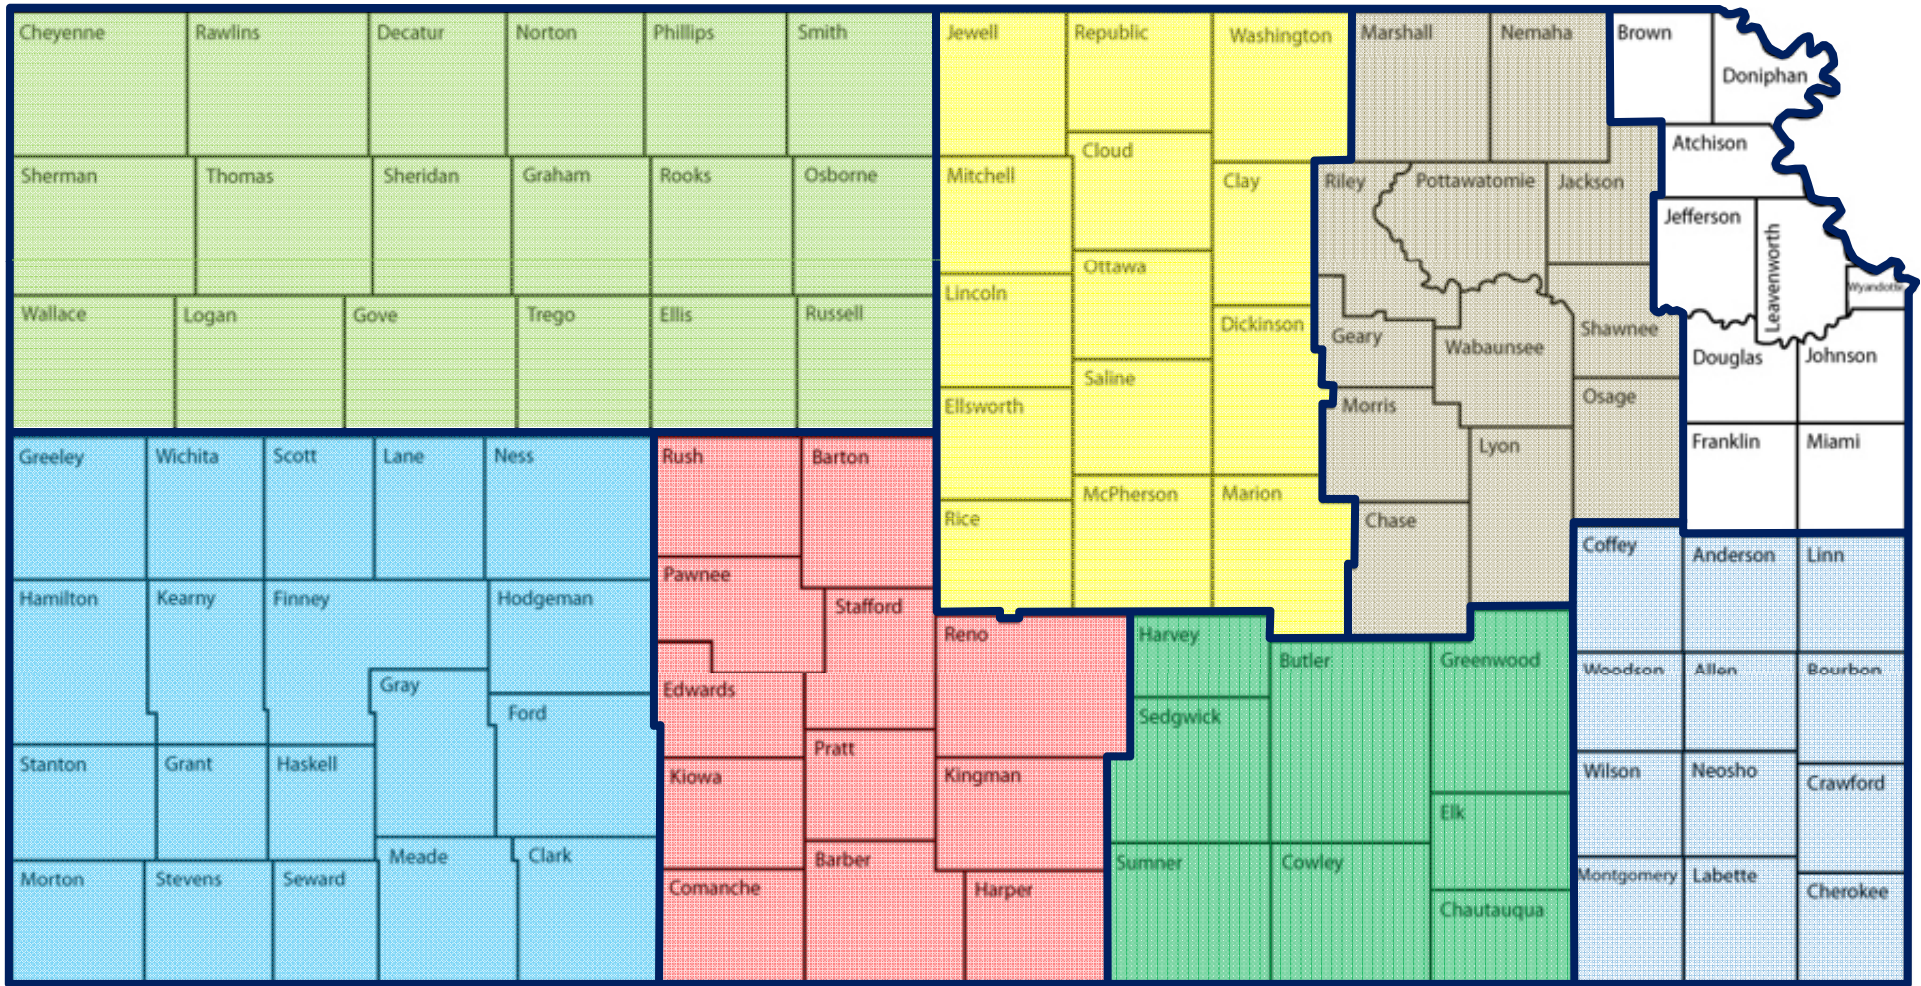

# Kansas Areas

EMPLOYER SUPPORT OF THE GUARD AND RESERVE

High Plains  
 Area Chairman:  
 Mike Isom

Coronado Heights  
 Area Chairman:  
 Dennis Hansen

Capitol City  
 Area Chairman:  
 Greg Sims

Greater Kansas City  
 Area Chairman:  
 Diane Boeger

Cimarron Desert  
 Area Chairman:  
 Randy Partington

Salt Rock  
 Area Chairman:  
 Mike Fredriksen

Air Capitol  
 Area Chairman:  
 Becky Richardson

Fred Funston  
 Area Chairman:  
 Larry Graham