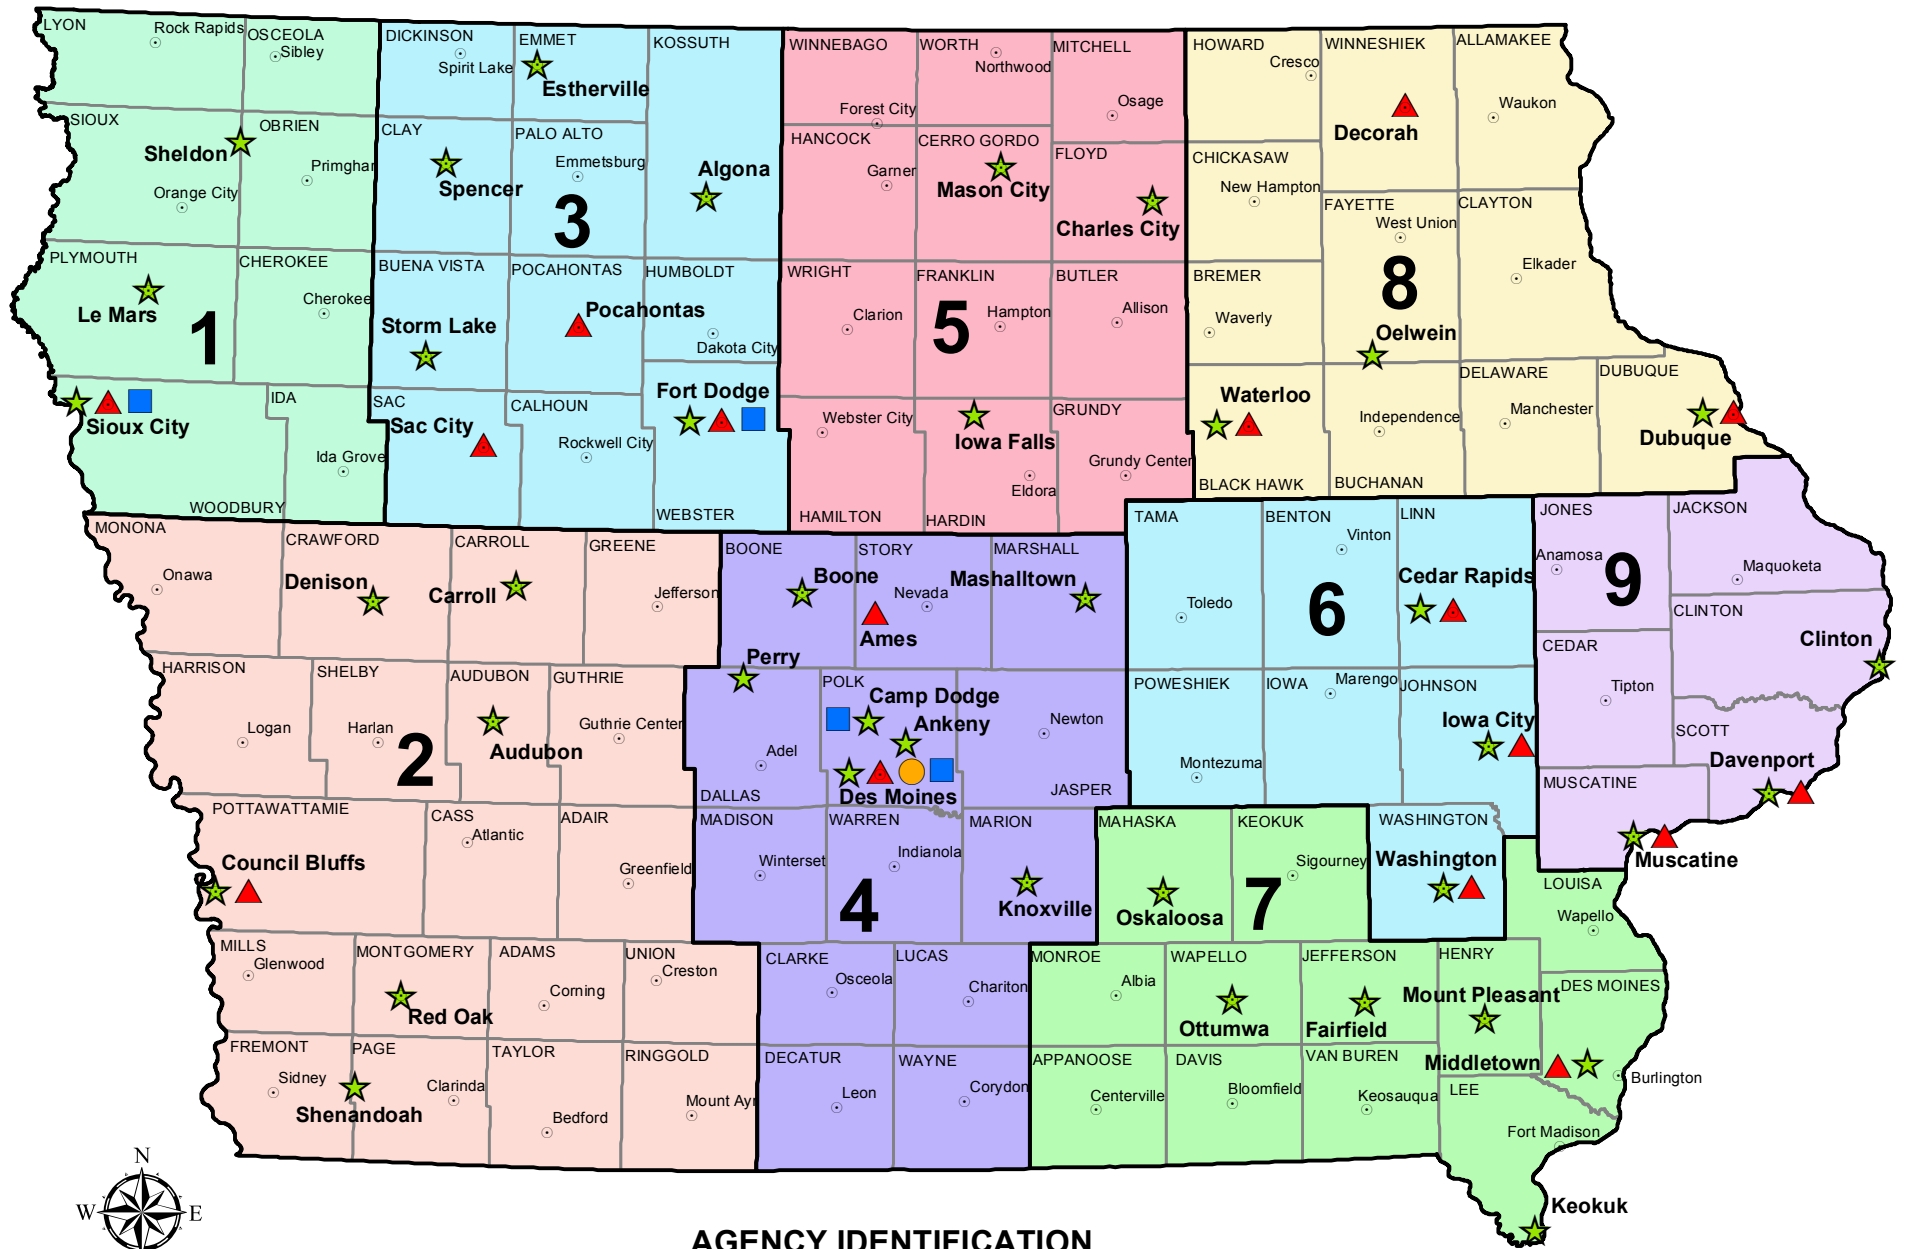

IOWA RESERVE COMPONENT LOCATIONS

by ESGR Area

AGENCY IDENTIFICATION

- ★ Army National Guard
- ▲ Army Reserve
- Navy/Marine Corps Reserve
- Air National Guard

○ County Seat